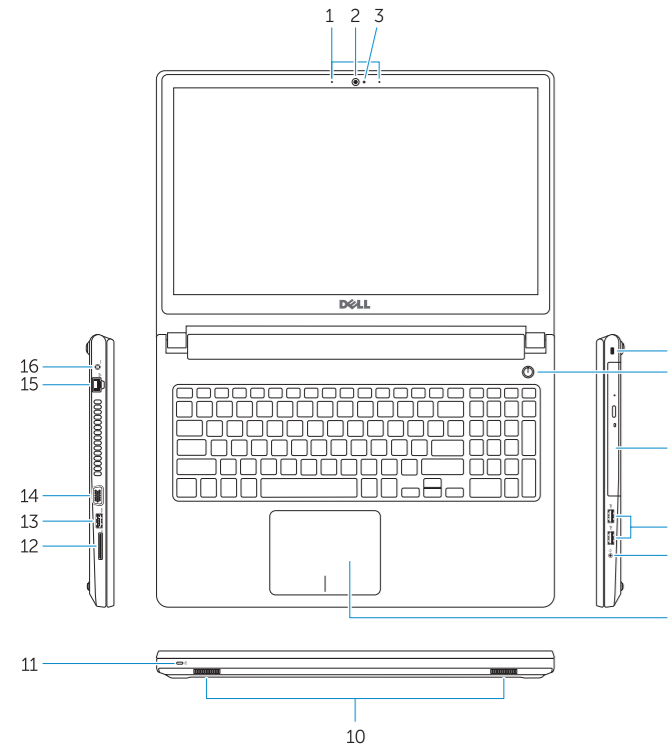

P52F001

Computer model
Modelul computerului
Model računalnika

Vostro 15-3558

P/N F7ROV A01

© 2015 Dell Inc.
© 2015 Microsoft Corporation.

Printed in China.
2015-02

Features

Caracteristici | Funcții

1. Microphones
2. Camera
3. Camera-status light
4. Security-cable slot
5. Power button
6. Optical drive
7. USB 2.0 connectors
8. Headset connector
9. Touchpad
10. Speakers
11. Power and battery-status light/
Hard-drive activity light
12. Memory-card reader
13. USB 3.0 connector
14. VGA connector
15. Network connector
16. Power connector
17. Battery
18. Service-Tag label